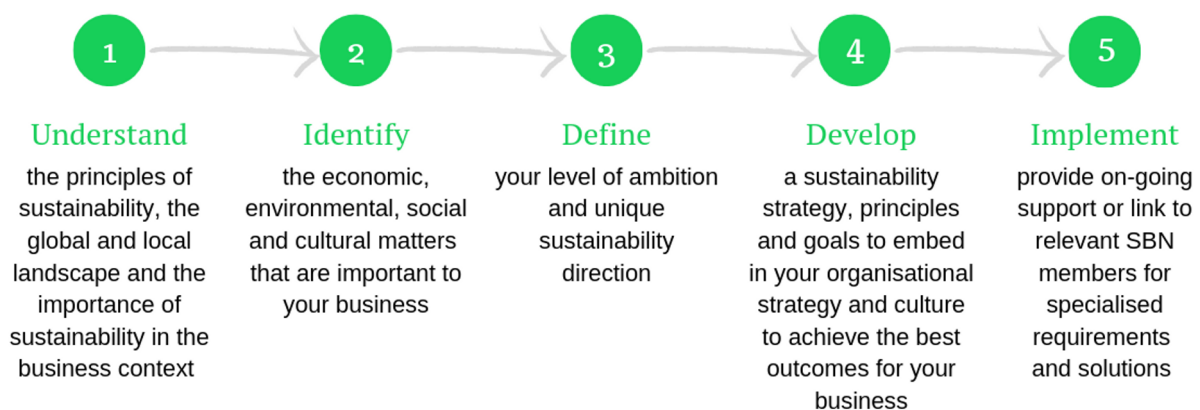

The Sustainable Business Network Advisory will help you

We're here to help your business succeed over the long-term and take its place as part of a truly sustainable NZ.

For further information or to organise an introductory meeting please contact Phil at phil@sustainable.org.nz, 021 835 146, or James at james@sustainable.org.nz, 021 686 155.